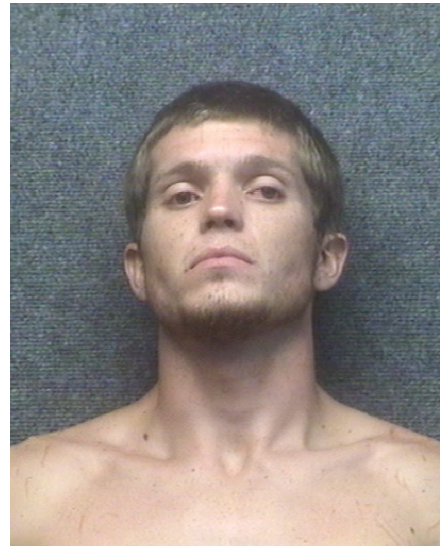

Name: **GREGG, Coltin Wayne**

**Aliases:**

Race: WHITE                      Age: 21

Sex: Male                         Hair:

Height: 5'09                      Eyes:

Weight: 160

**Scars/Marks/Tattoos:**

Last known address: 180 GREGGTOWN RD  
JONESBORO TN 37650

**Vehicle:**

**Reward:**

**Summary:**

The Myrtle Beach Police Department needs assistance with locating the subject depicted in the above photograph. If you know the whereabouts of the subject, please contact the Myrtle Beach Police Department and reference case #14-022722.